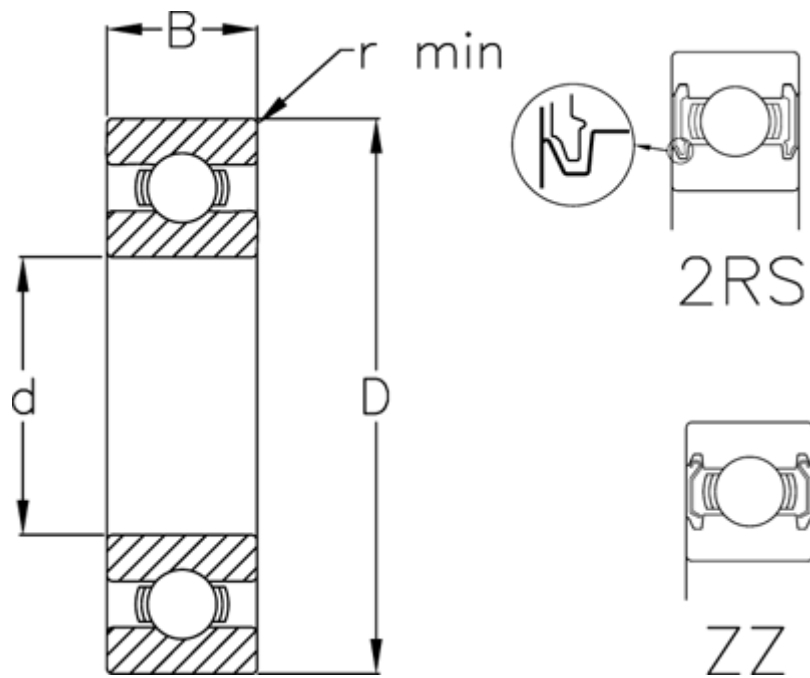

# Data Sheet

Article number: 5480030007079

Description: Single row ball bearing 6806 2RS USDA H1  
d=30 D=42 B=7 stainless/spez. grease

## Measures

B	= 7	Weight (kg) = 0.26
d	= 30	
D	= 42	
Dynamic load C (kN)	= 4.7	
Max rpm greased	= 15000	
Max rpm oil lubricated	= 18000	
r min	= 0.3	
Static load C0 (kN)	= 3.65	